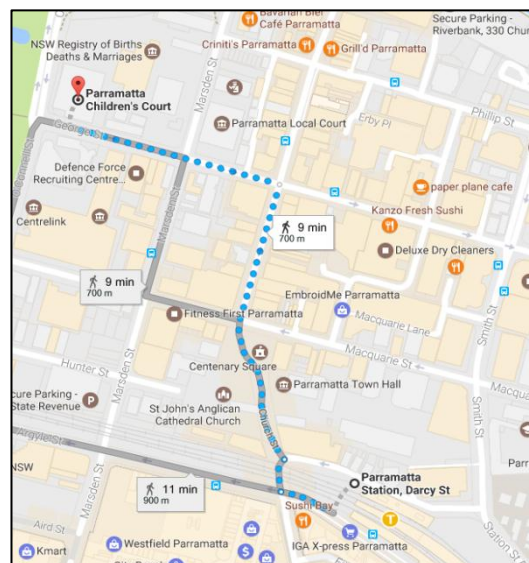

All criminal cases and most care proceedings will be listed at Parramatta Children's Court, 2 George St Parramatta, from Monday 10 July, until the new Children's Court at Surry Hills opens in 2018.

Some care proceedings will be dealt with at the Civic Building, Level 14, 66 Goulburn St, Sydney.

How to get to Parramatta Children's Court:

- It is roughly a 10 minute walk from Parramatta Station on Darcy Street, to Parramatta Children's Court
- Trains from Central station to Parramatta station depart regularly. Transport NSW has an online tool named Trip Planner which will help you plan your trip: <https://transportnsw.info/trip#/>
- Paid parking is available at Westfield Parramatta, as well as various metered on and off-street locations in the CBD

Key contacts:

Phone: 02 8688 1888

Fax: 02 8688 1999

Email: childrens.court@justice.nsw.gov.au

How to get to Civic Tower:

- It is roughly a 5 minute walk from Museum Station to Civic Tower, roughly a 7 minute walk from Town Hall Station and roughly a 9 minute walk from Central Station.